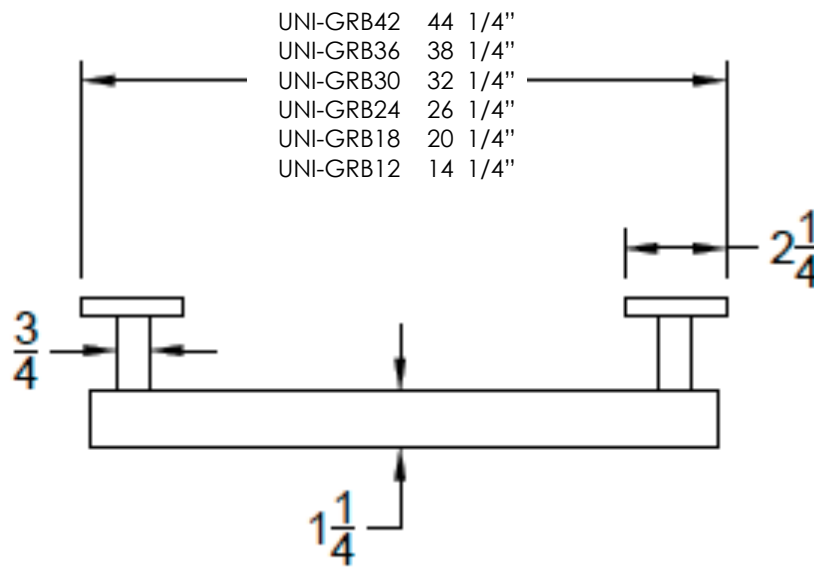

neelnox

LET
THERE
BE **DESIGN.**

FEATURES

- Premium 304 Grade Stainless Steel
- Solid Mount Construction
- Concealed Installation Hardware
- ADA Compliant

ADA Compliant

COLLECTION UNIVERSAL

GRAB BAR

Model	Product	Finishes Available
UNI-GRB-12-P	12" Grab Bar	Multiple finishes available. Over 23 finishes to choose from.
UNI-GRB-18-P	18" Grab Bar	
UNI-GRB-24-P	24" Grab Bar	
UNI-GRB-30-P	30" Grab Bar	
UNI-GRB-36-P	36" Grab Bar	
UNI-GRB-42-P	42" Grab Bar	

Dimensions in inches

FRONT

TOP

SIDE

NOTE: Dimensions subject to change without notice.